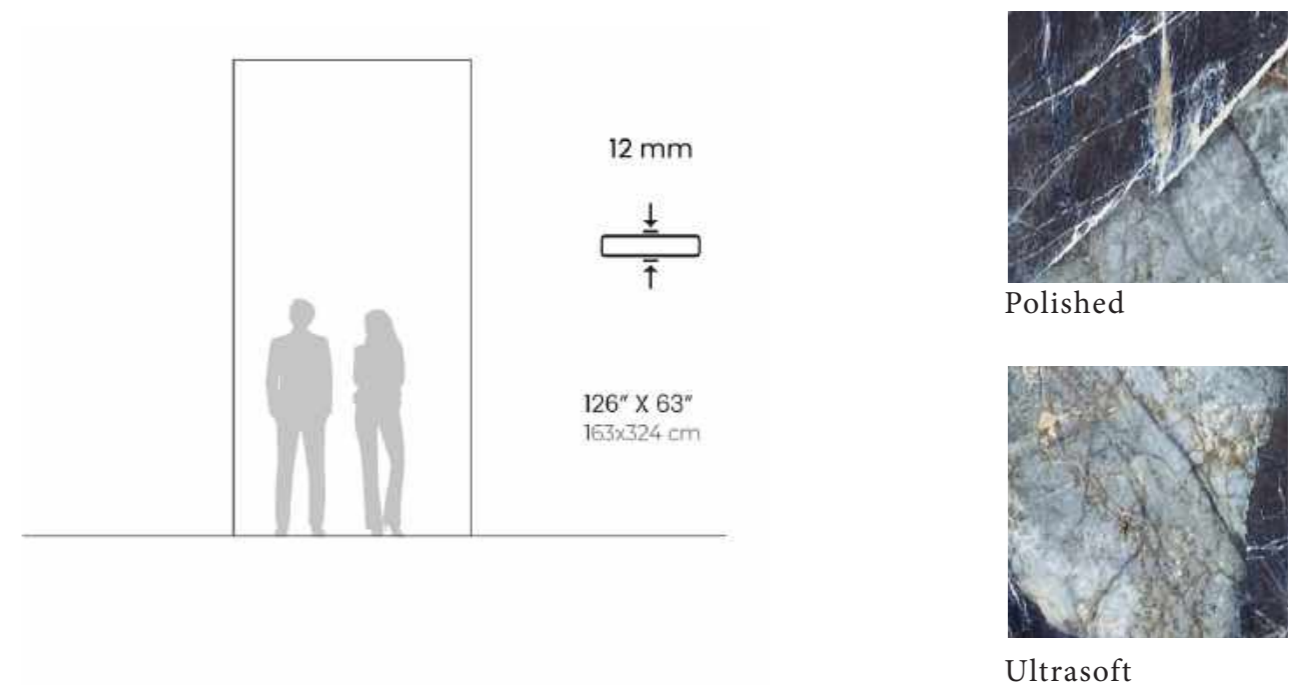

SODALITE CRYSTAL

BOOKMATCH APPLICATION

THICKNESS

12 mm

FINISHES

polished, ultrasoft

SODALITE CRYSTAL

SIZES