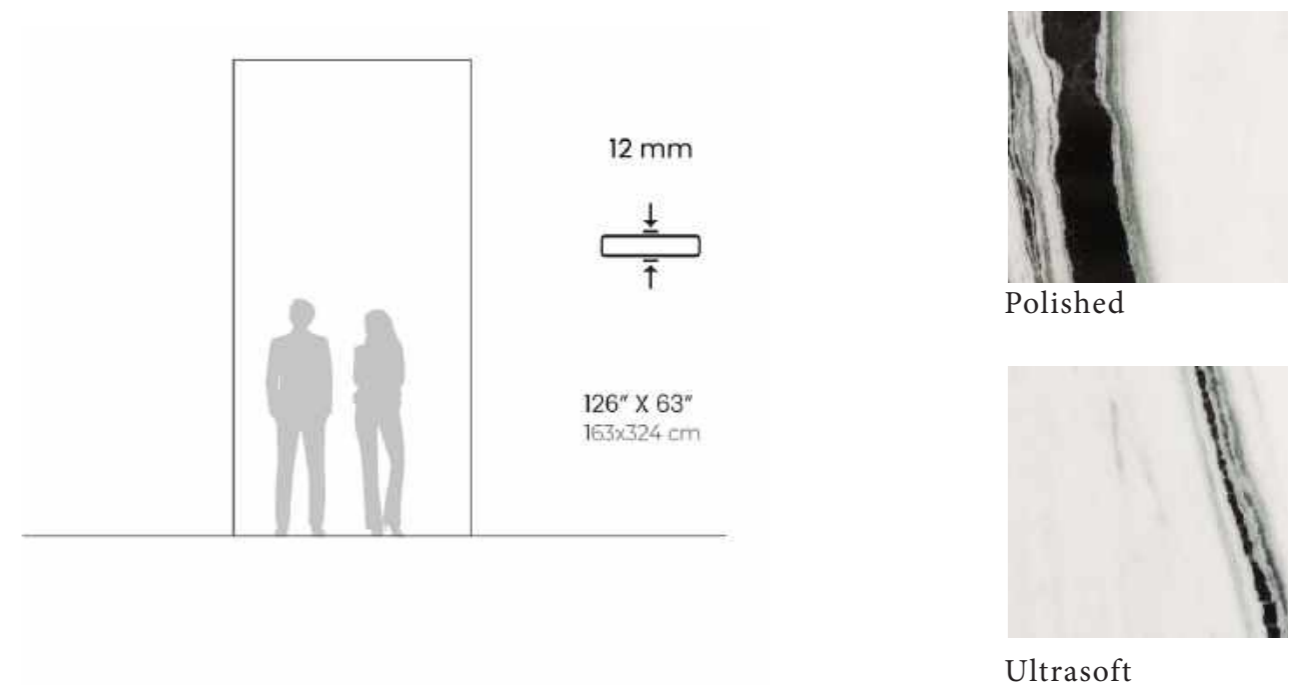

BOOKMATCH - B

THICKNESS

12 mm

FINISHES

polished, ultrasoft

PANDA WHITE

SIZES

SOAPSTONE