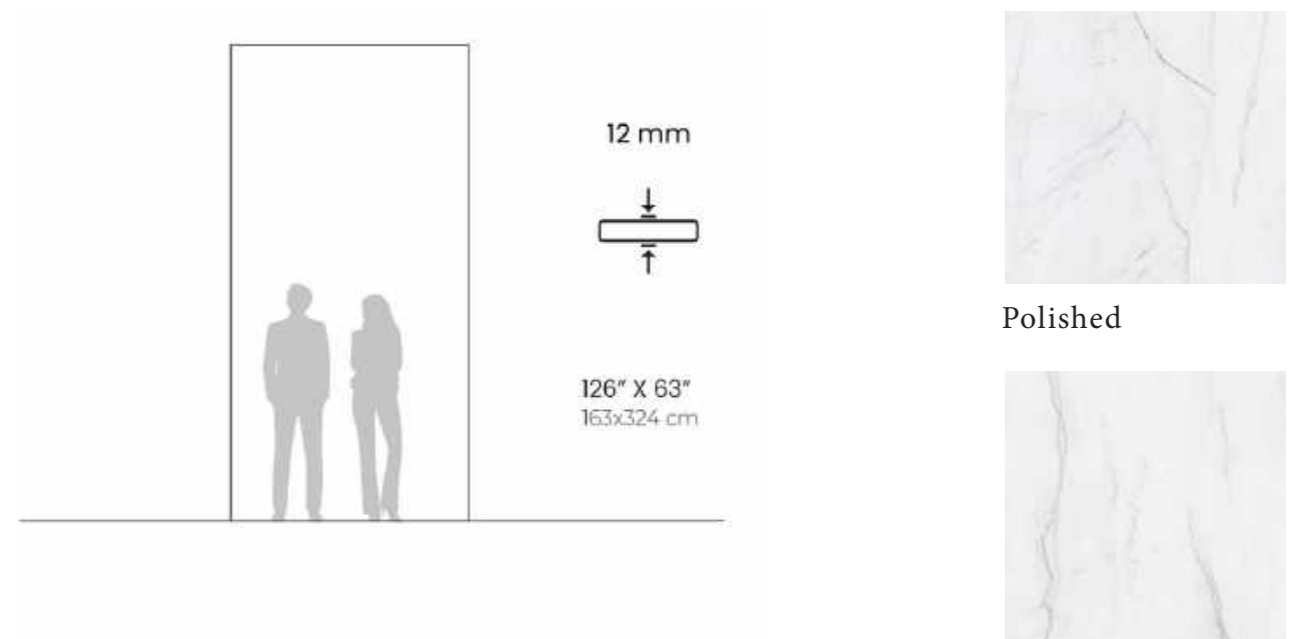

SIZES

Polished

Ultrasoft

BASALTINA

SLAB

THICKNESS

 12 mm

FINISHES