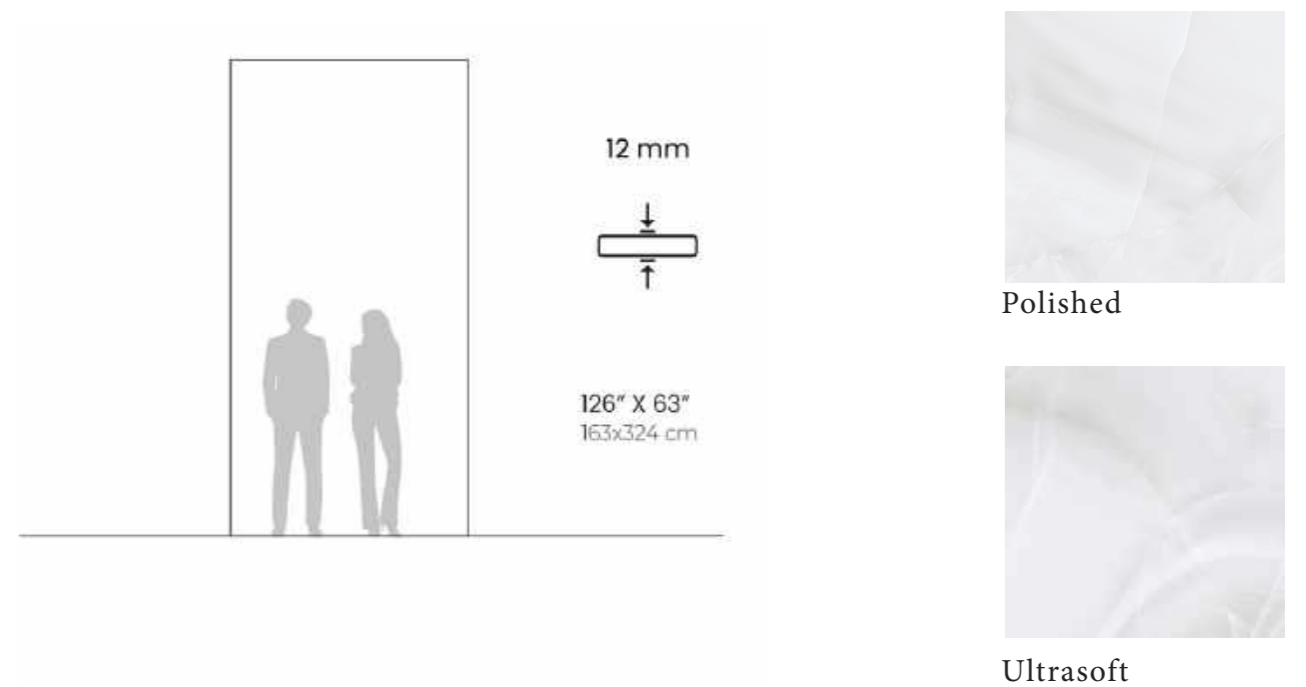

12 mm

FINISHES

polished, ultrasoft

ONYX WHITE

SIZES

12 mm

126" X 63"
163x324 cm

Polished