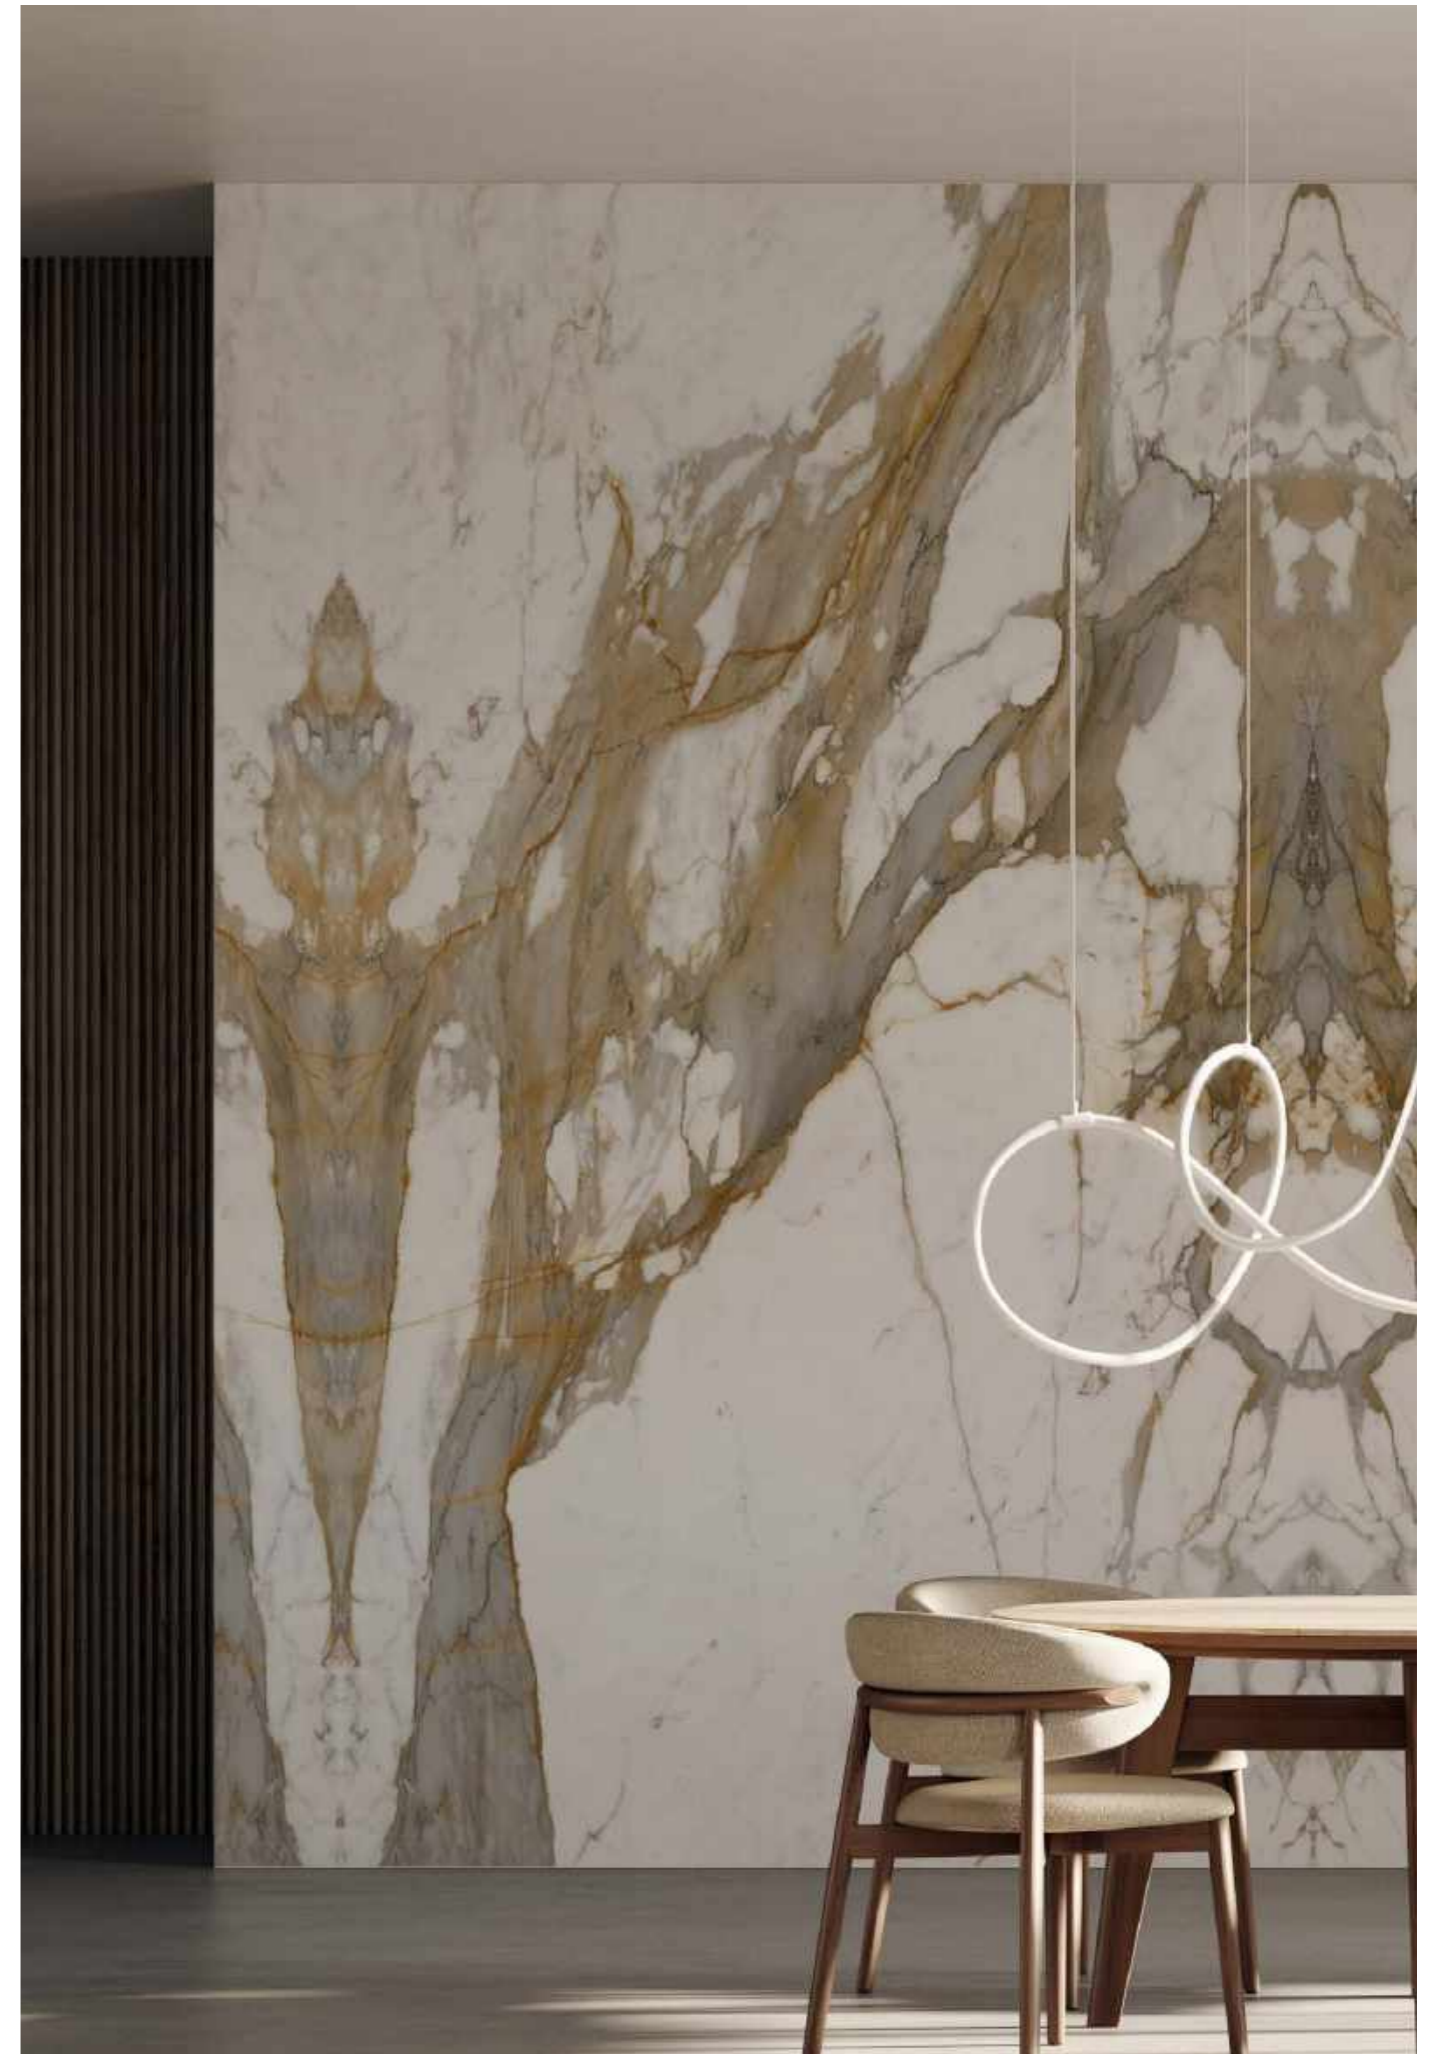

MEDITERRANEO SURFACES viene prodotto usando la tecnologia innovativa dell'industria della ceramica. I processi avanzati di produzione raggiungono l'eccellenza tecnica delle nostre lastre nel rispetto dell'ambiente. Leggero e durevole, MEDITERRANEO SURFACES è la soluzione perfetta sia per lo stile classico che per quello contemporaneo. I disegni di MEDITERRANEO SURFACES sono realizzati con estrema attenzione ai dettagli. Il processo di ideazione inizia selezionando le più belle pietre naturali al mondo, anticipando le ultime tendenze di design. Vengono poi applicati i più innovativi processi per catturare immagini in modo da mantenere tutti i dettagli della pietra naturale. Questo permette a MEDITERRANEO SURFACES di avere un disegno vibrante, rendendo la bellezza della natura sulla superficie di porcellana.