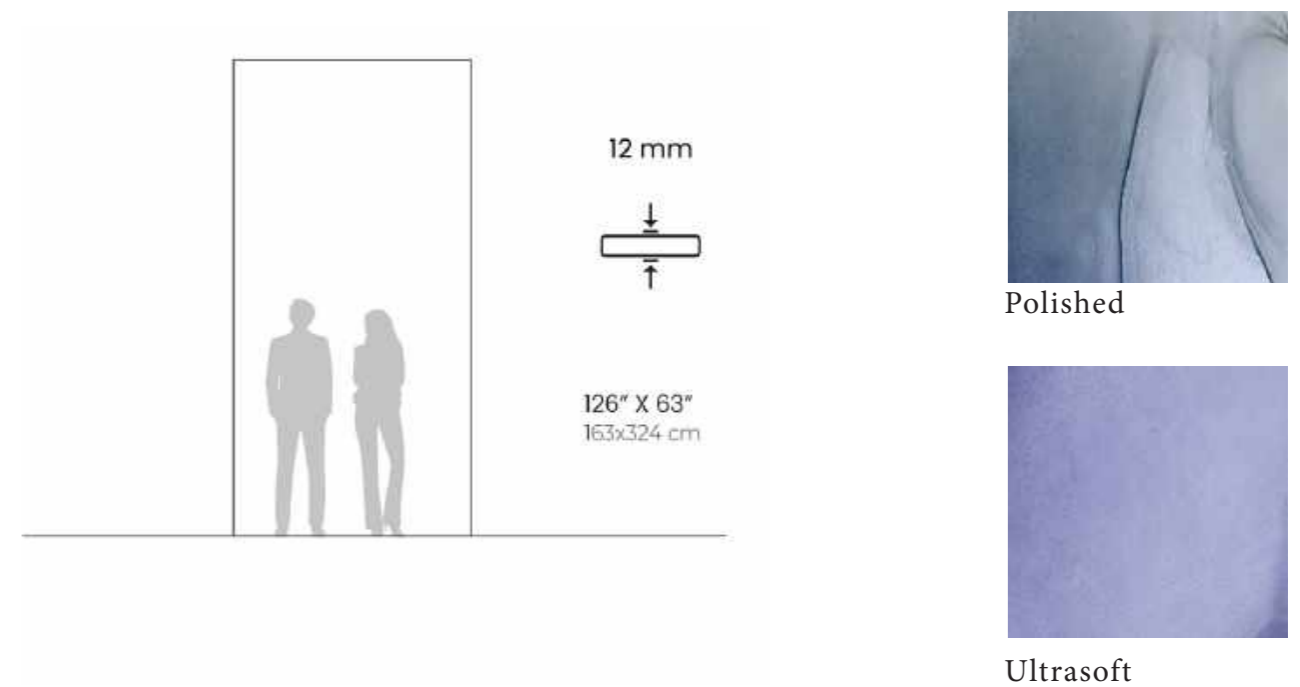

ST. BARTH

BOOKMATCH APPLICATION

THICKNESS

FINISHES

ST. BARTH

SIZES