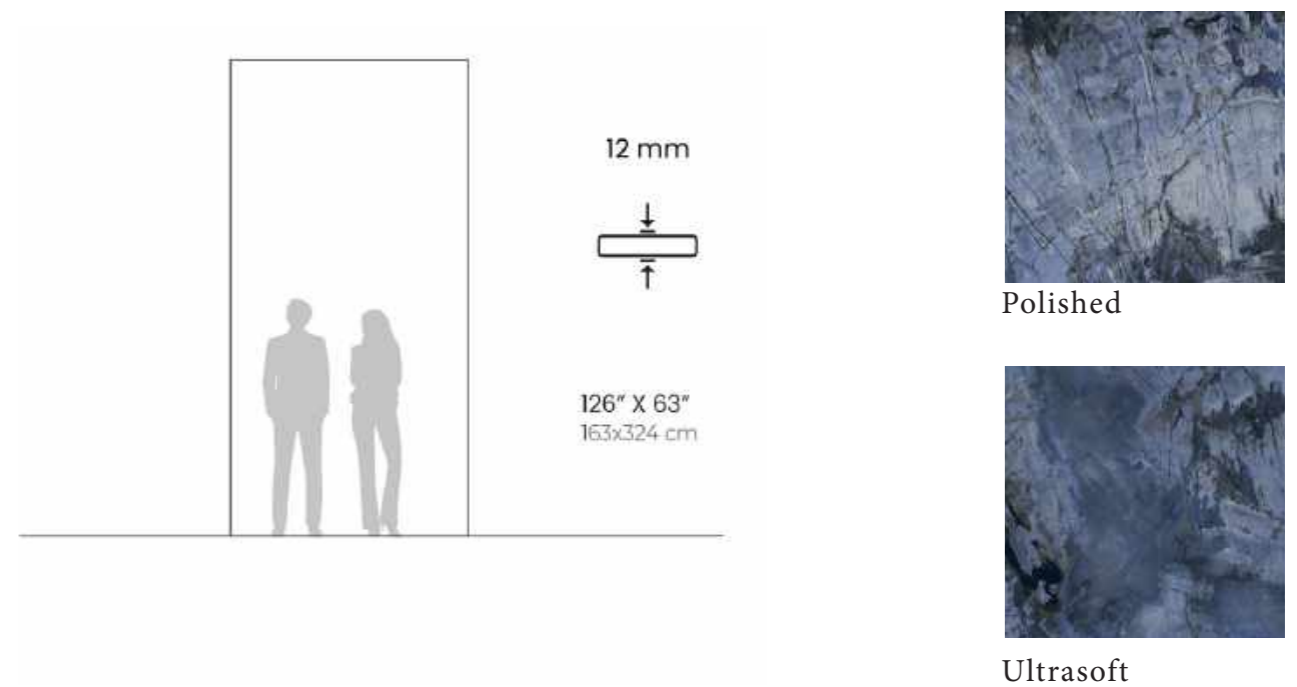

AVATAR BLUE

BOOKMATCH APPLICATION

THICKNESS

FINISHES

AVATAR BLUE

SIZES