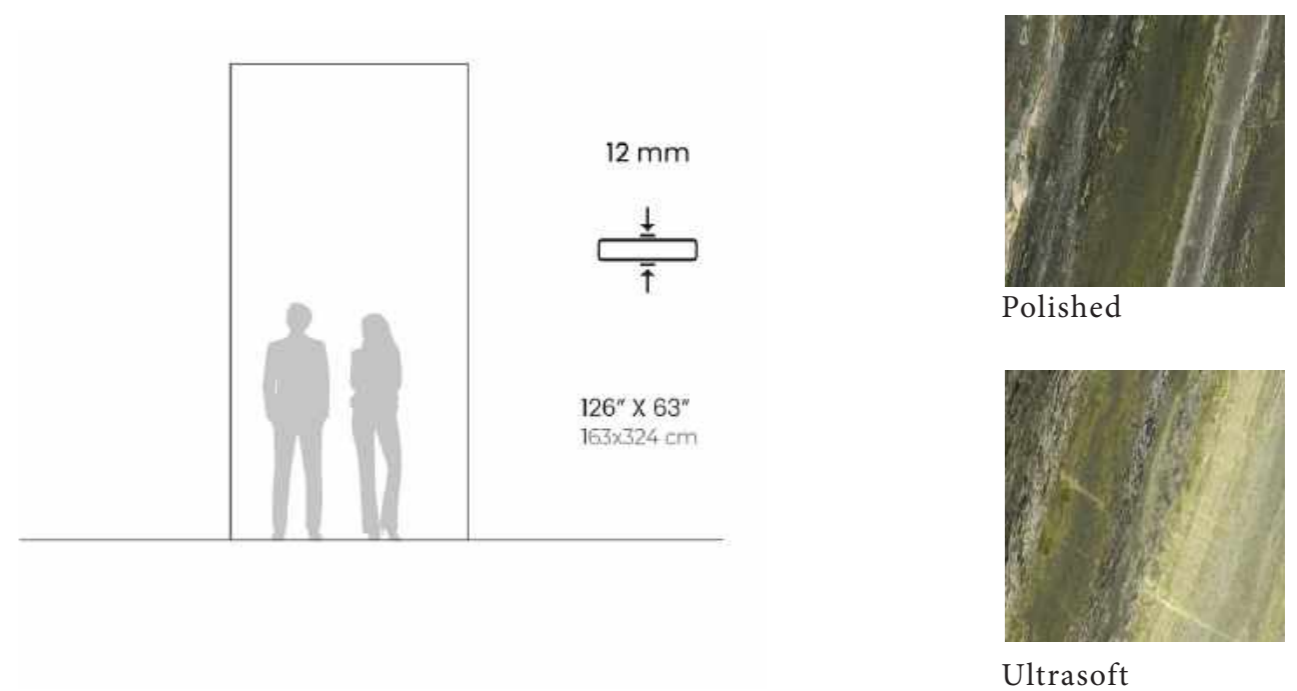

BOOKMATCH - B

THICKNESS

FINISHES

VIBE GREEN

SIZES

12 mm

126" X 63"
163x324 cm

Polished