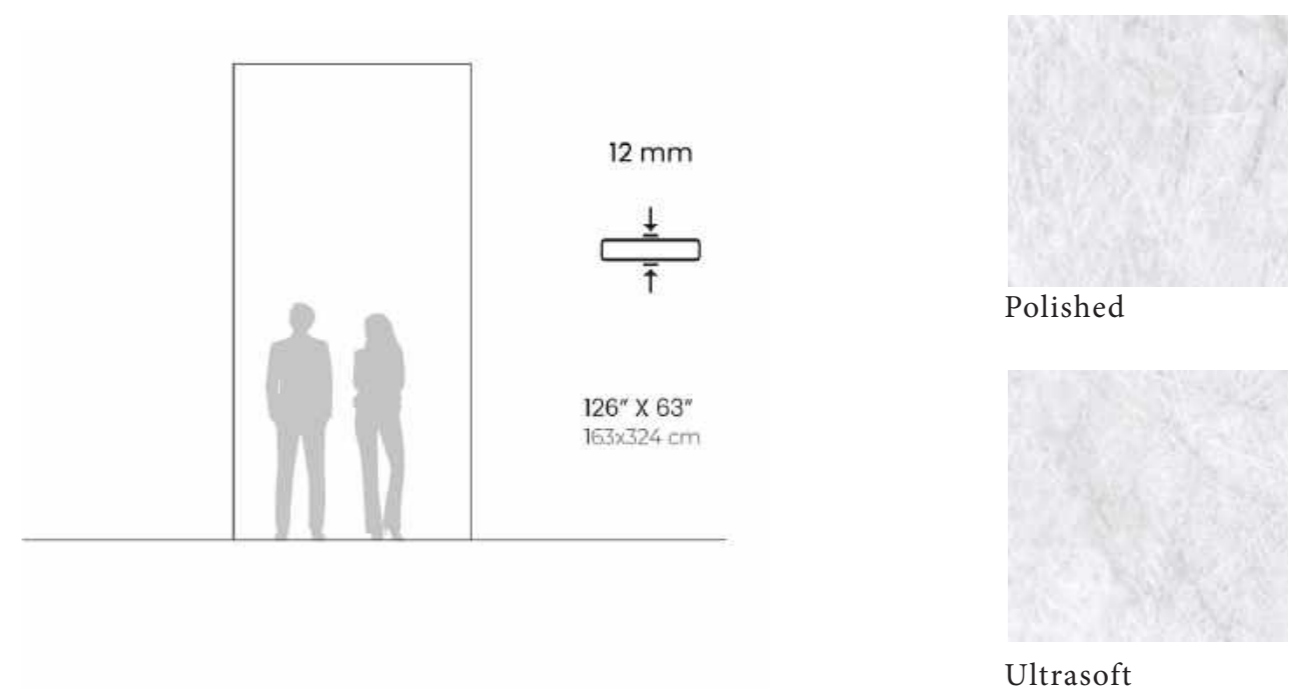

CRISTALLO WHITE

BOOKMATCH APPLICATION

THICKNESS

FINISHES

CRISTALLO WHITE

SIZES