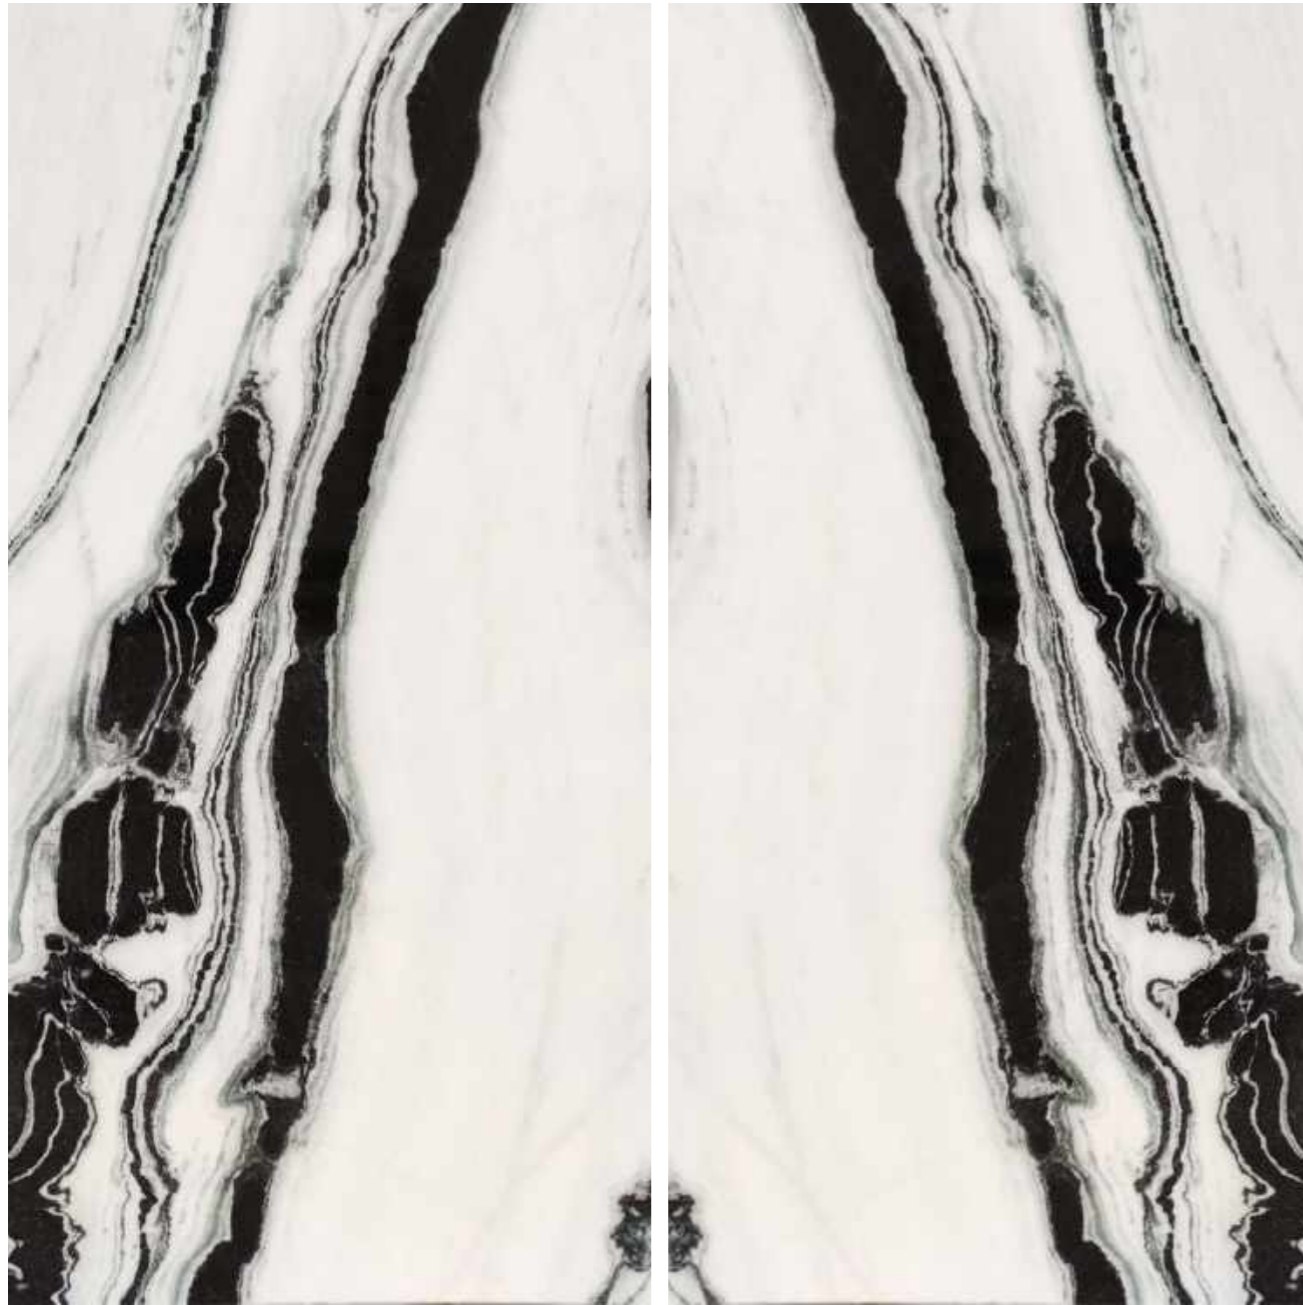

SIZES

12 mm

126" X 63"
163x324 cm

Polished

Ultrasoft

PANDA WHITE

BOOKMATCH APPLICATION

BOOKMATCH - A