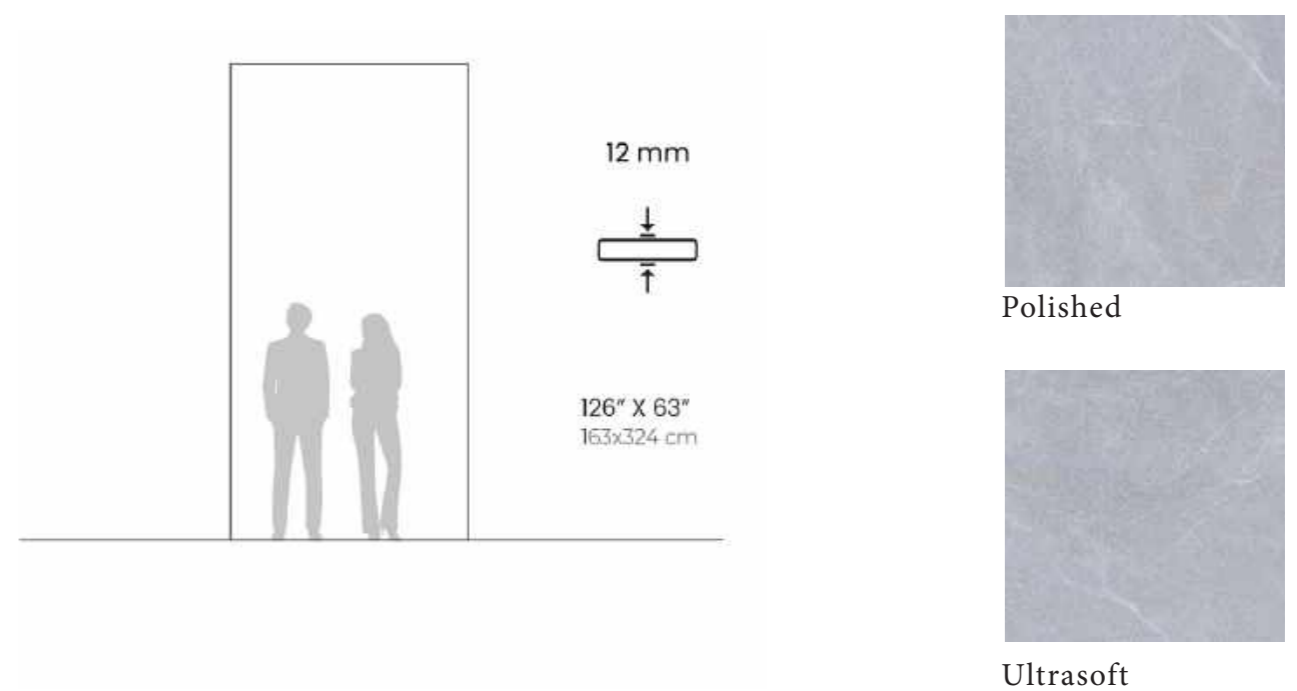

BLUE DE SAVOIE

SIZES

12 mm

126" X 63"
163x324 cm

Polished

Ultrasoft

BRECCIA CAPRAIA

BOOKMATCH APPLICATION