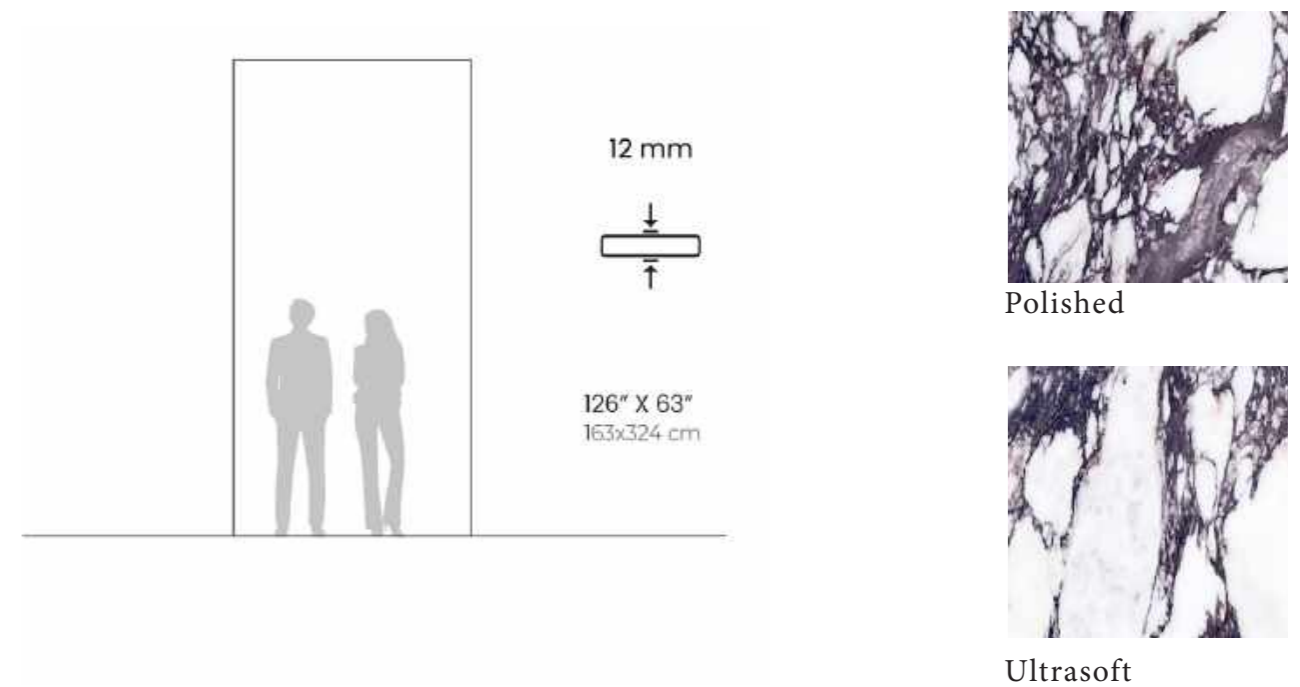

CALACATTA VIOLA

BOOKMATCH APPLICATION

THICKNESS

FINISHES

CALACATTA VIOLA

SIZES