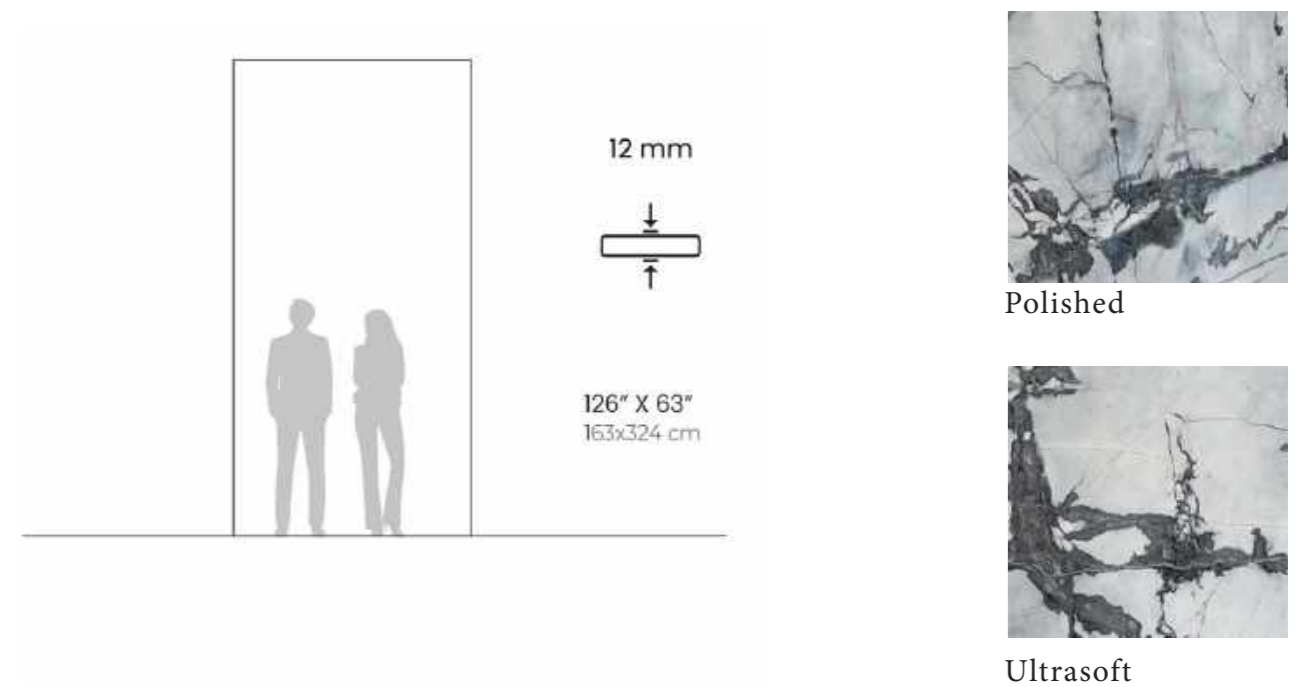

COTE D'AZURE

SIZES

CRISTALLO AZURE

BOOKMATCH APPLICATION

BOOKMATCH - A

BOOKMATCH - B

THICKNESS

FINISHES