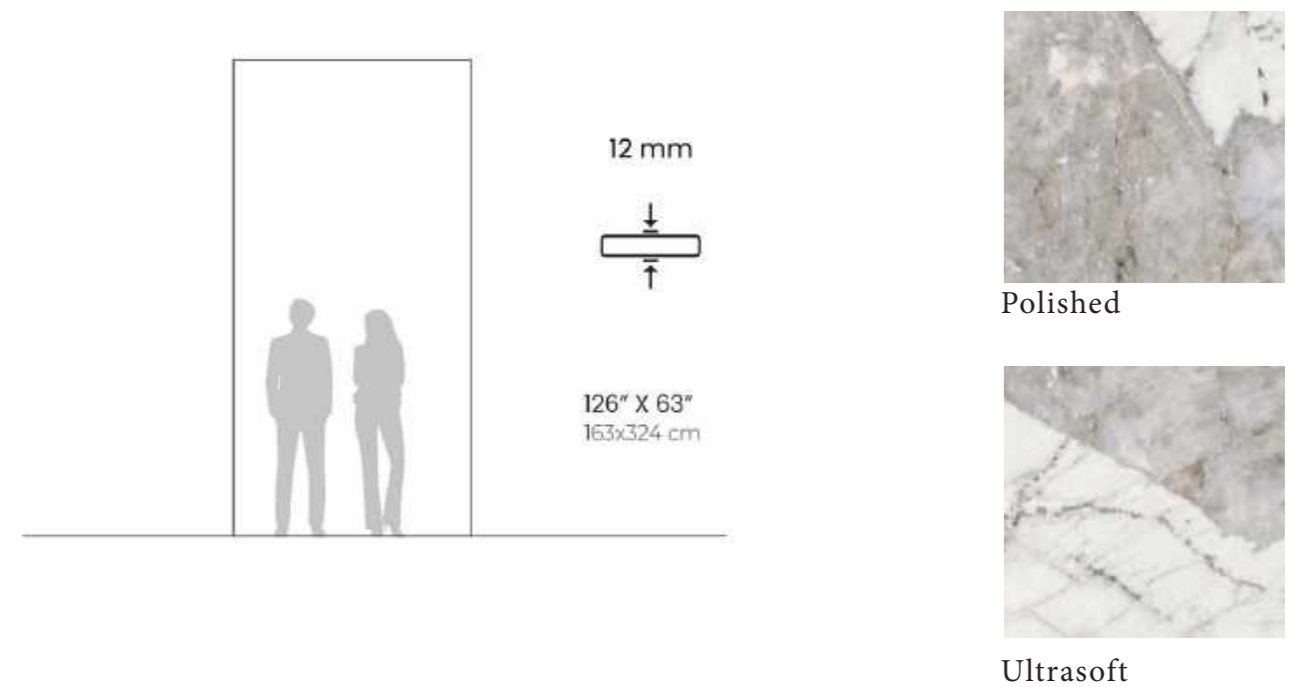

ANTARCTICA WHITE

BOOKMATCH APPLICATION

THICKNESS

12 mm

FINISHES

polished, ultrasoft

ANTARCTICA WHITE

SIZES