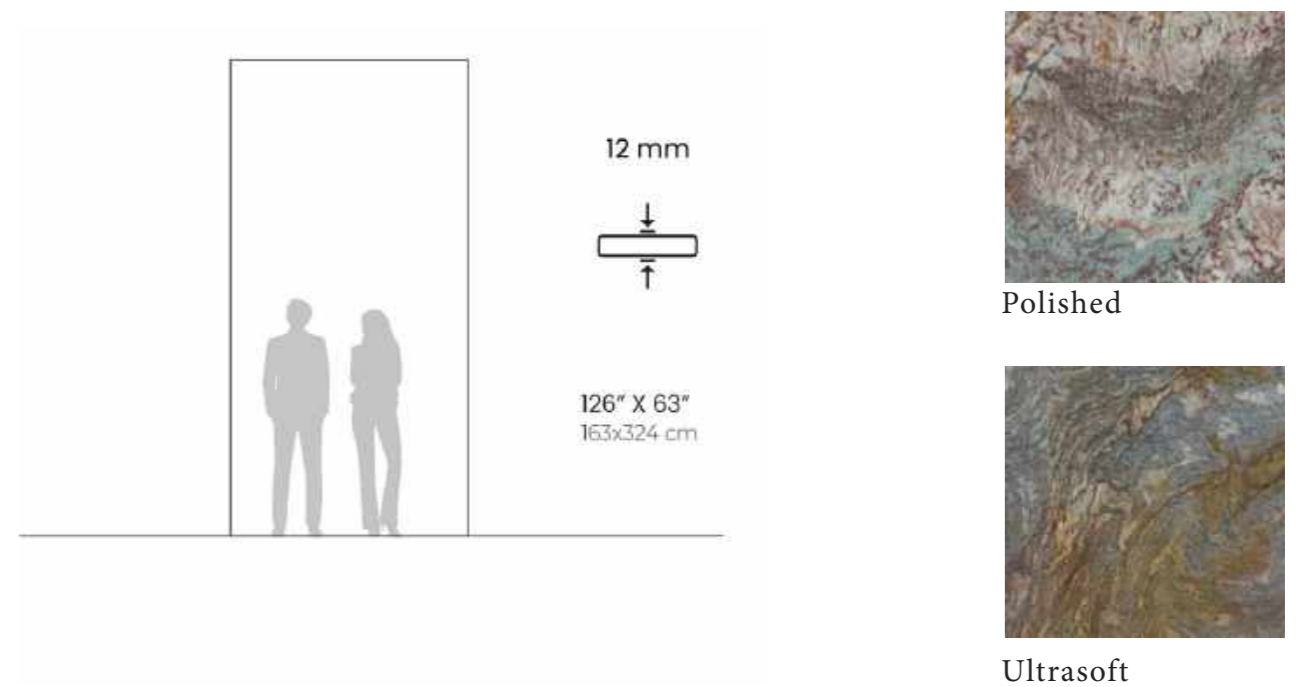

BOOKMATCH APPLICATION

BOOKMATCH - A

BOOKMATCH - B

THICKNESS

FINISHES

LOUISE BLU

SIZES

12 mm