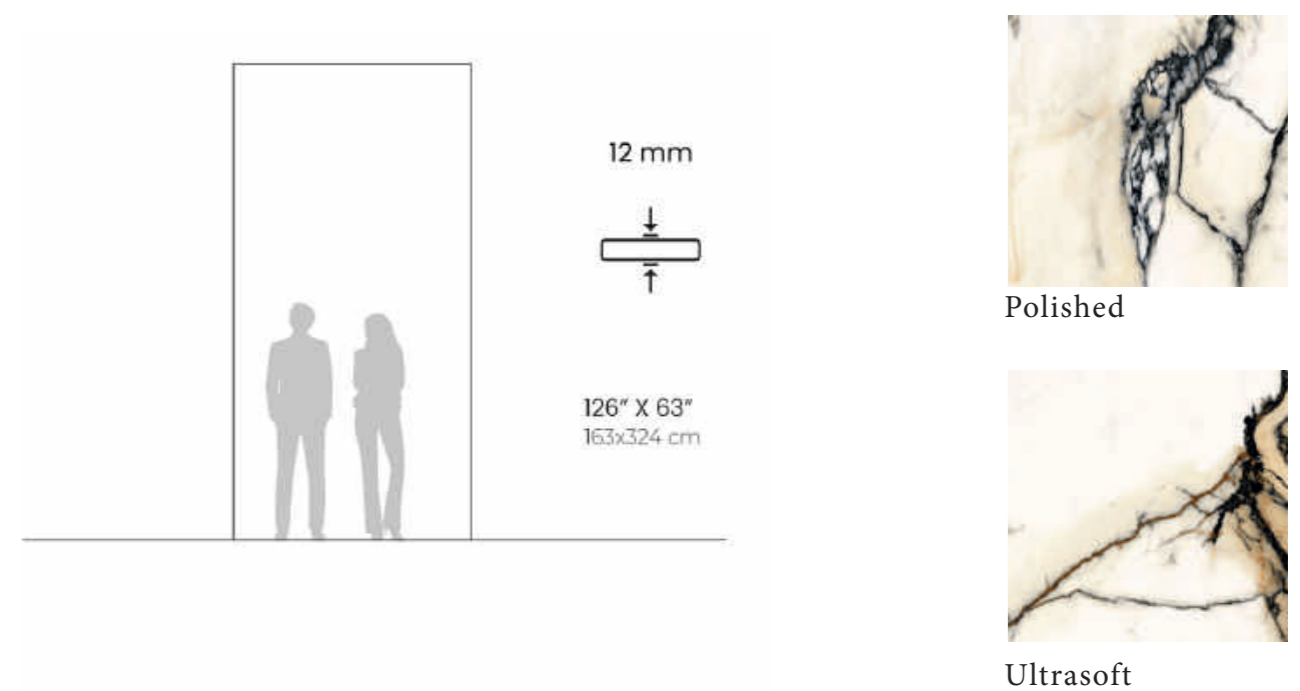

12 mm

FINISHES

polished, ultrasoft

NERO TOSCANO

SIZES

NOIR GRAND ANTIQUE

BOOKMATCH APPLICATION

BOOKMATCH - A