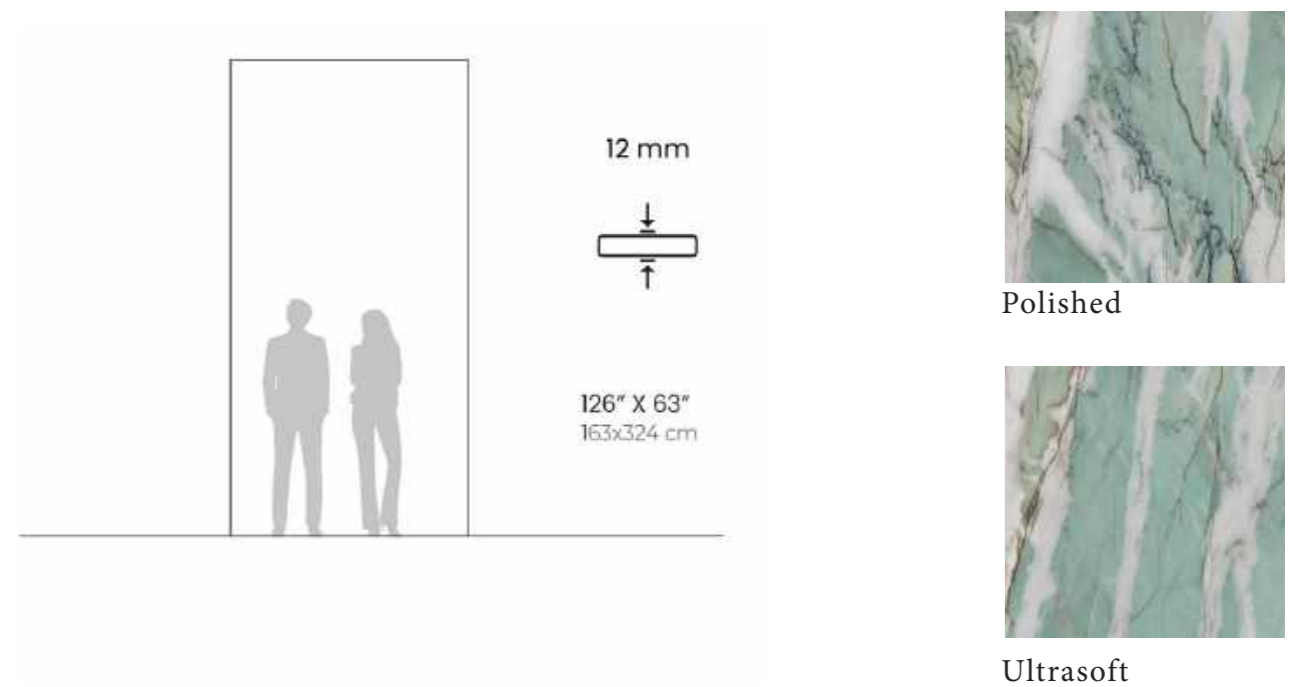

TIFFANY GREEN

BOOKMATCH APPLICATION

THICKNESS

FINISHES

TIFFANY GREEN

SIZES