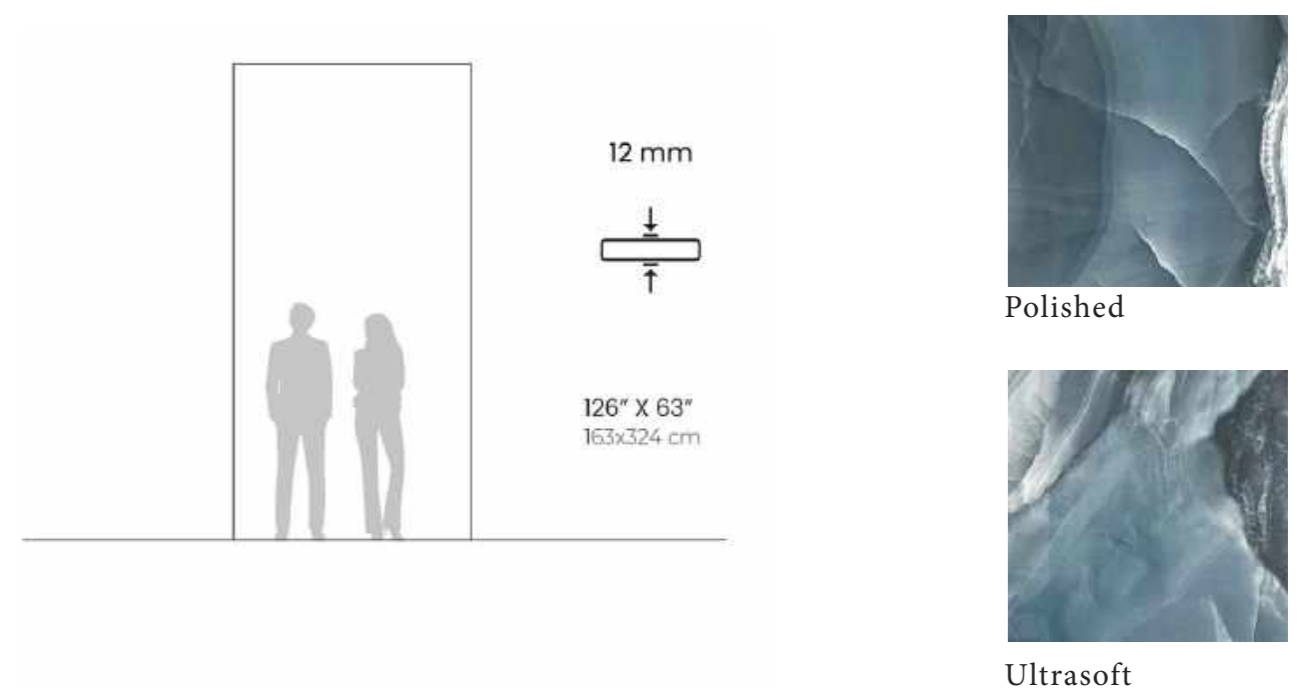

CRISTALLO AZURE

BOOKMATCH APPLICATION

THICKNESS

FINISHES

CRISTALLO AZURE

SIZES