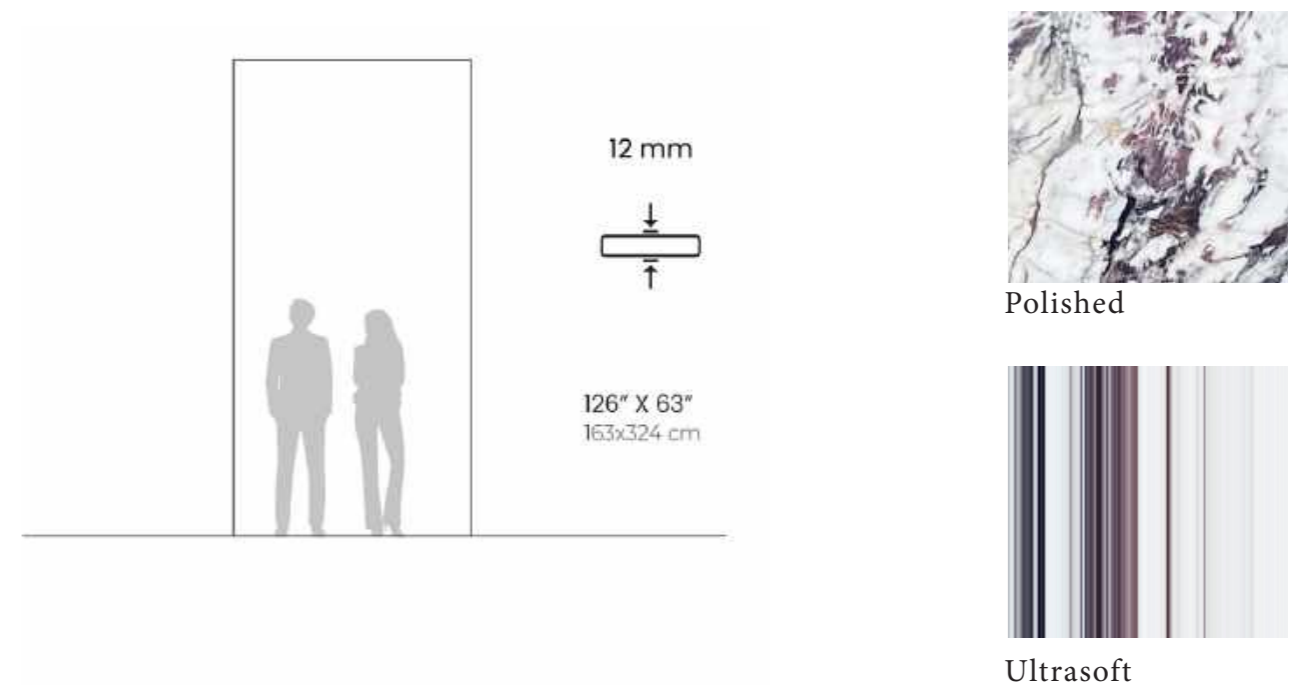

BOOKMATCH - A

BOOKMATCH - B

THICKNESS

12 mm

FINISHES

polished, ultrasoft

BRECCIA CAPRAIA

SIZES