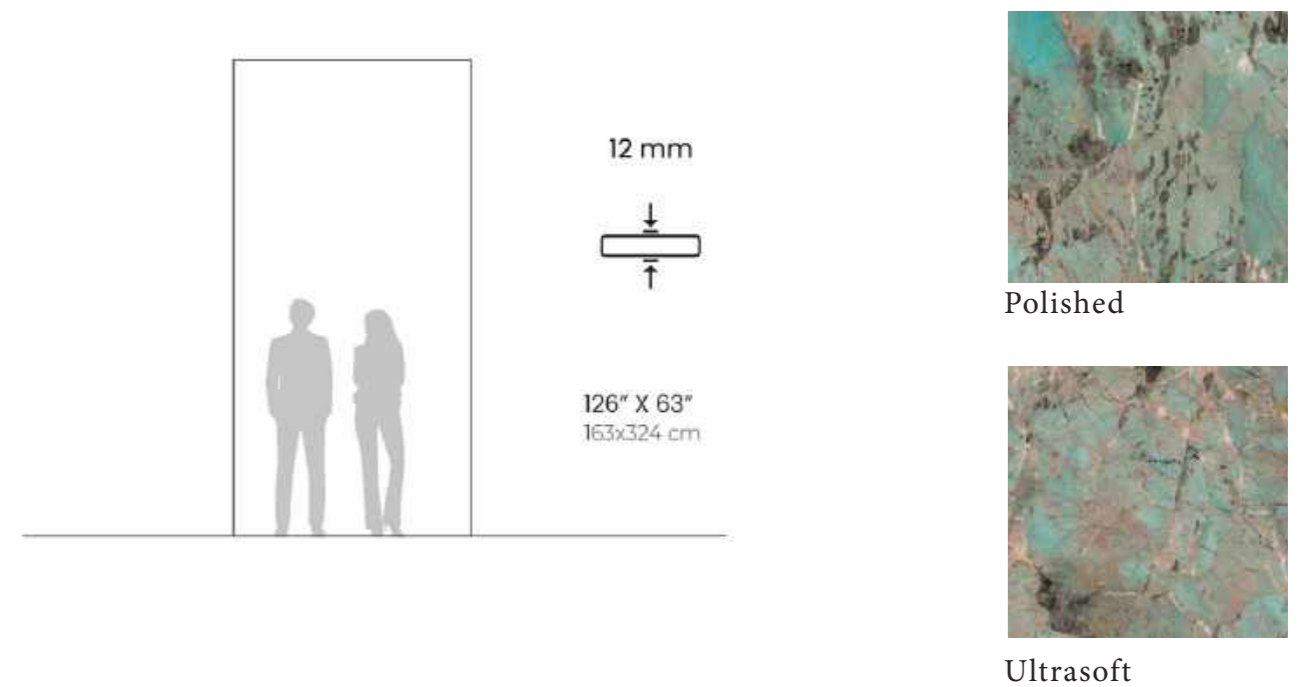

BOOKMATCH - A

BOOKMATCH - B

THICKNESS

12 mm

FINISHES

polished, ultrasoft

AMAZONITE

SIZES