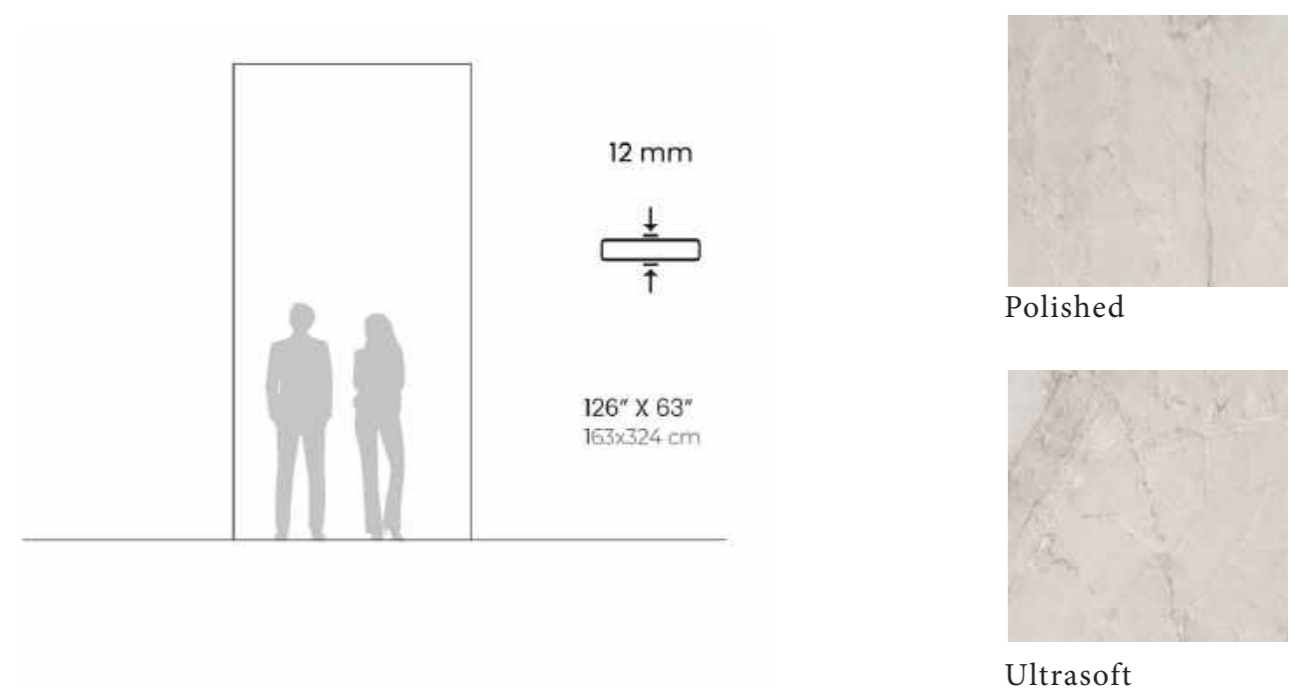

12 mm

FINISHES

polished, ultrasoft

TAHITI

SIZES

12 mm

126" X 63"
163x324 cm

Polished