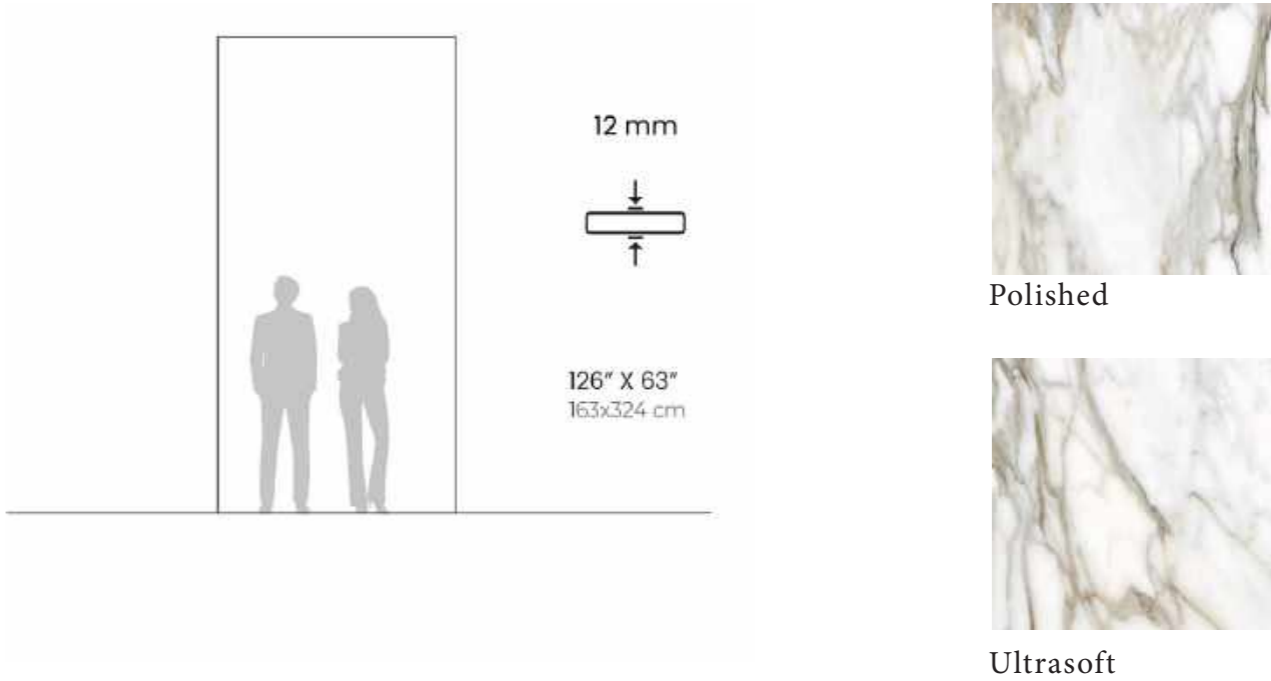

CALACATTA BORGHINI

BOOKMATCH APPLICATION

THICKNESS

12 mm

FINISHES

polished, ultrasoft

CALACATTA BORGHINI

SIZES