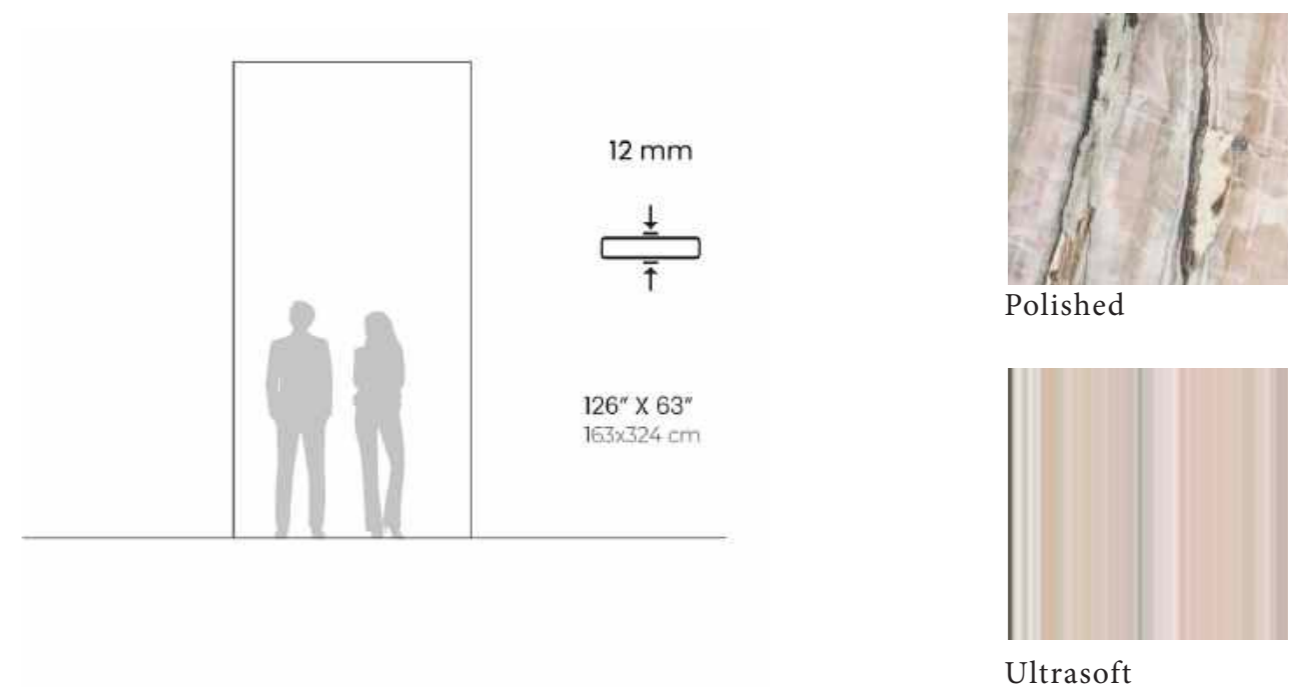

ONICE BIZANTINO

BOOKMATCH APPLICATION

THICKNESS

12 mm

FINISHES

polished, ultrasoft

ONICE BIZANTINO

SIZES