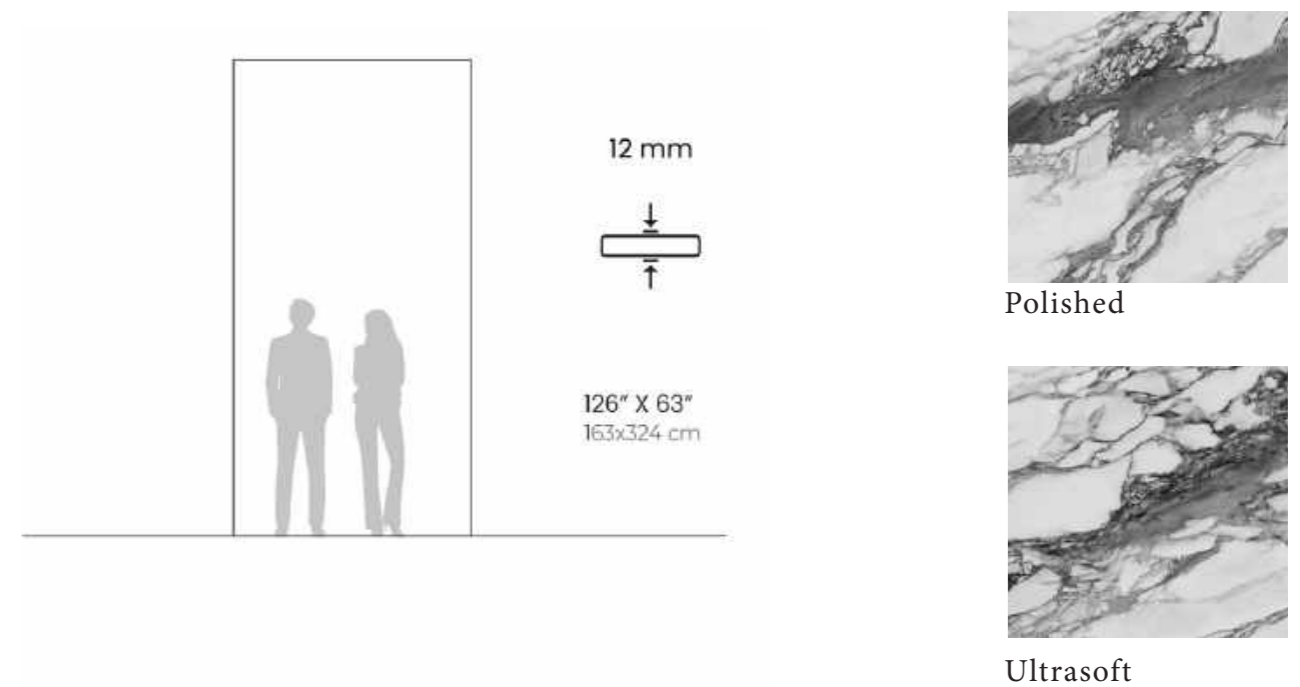

CORCHIA NERO

SIZES

12 mm

126" X 63"
163x324 cm

Polished

Ultrasoft

CORFU'

BOOKMATCH APPLICATION