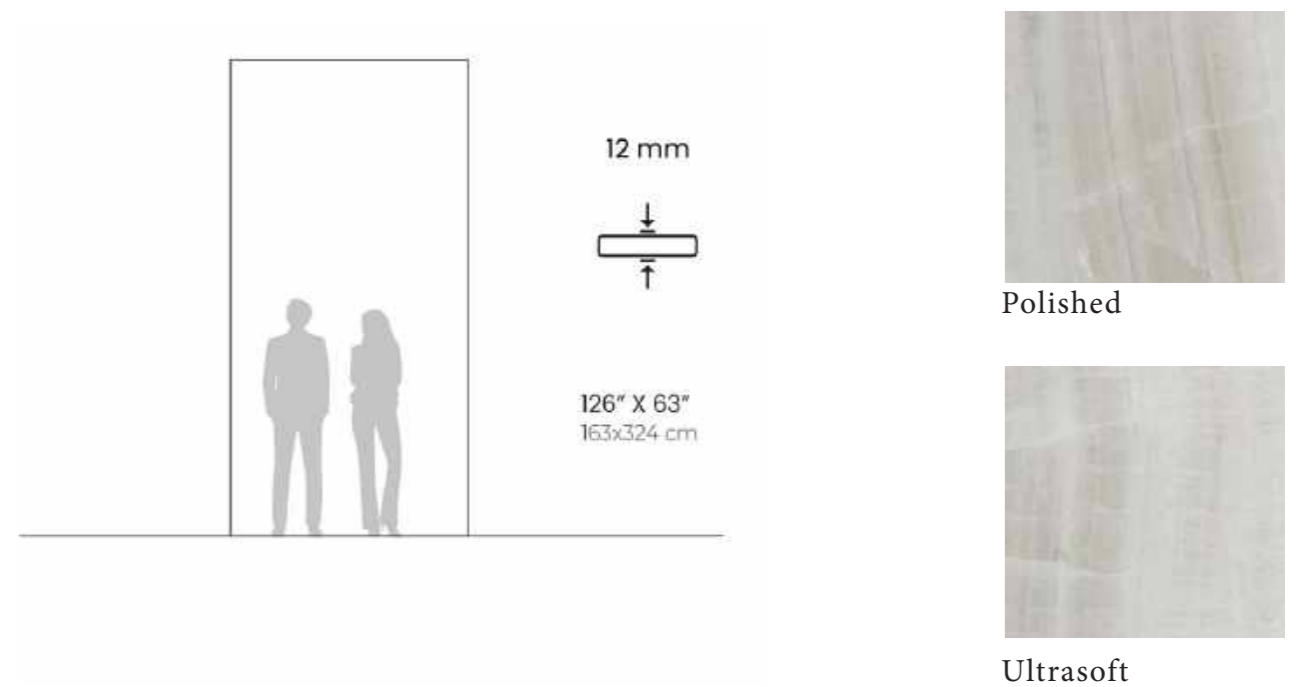

ONYX YVORY

BOOKMATCH APPLICATION

THICKNESS

FINISHES

ONYX YVORY

SIZES